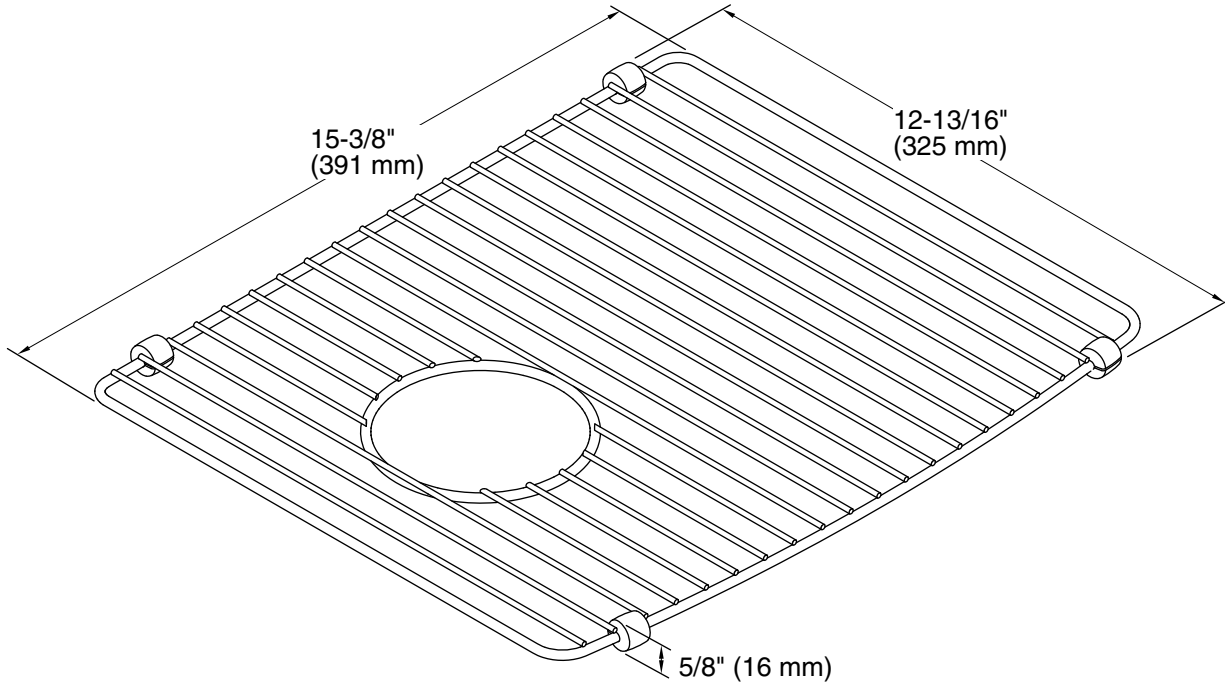

Technical Information

All product dimensions are nominal.

Material: Stainless Steel